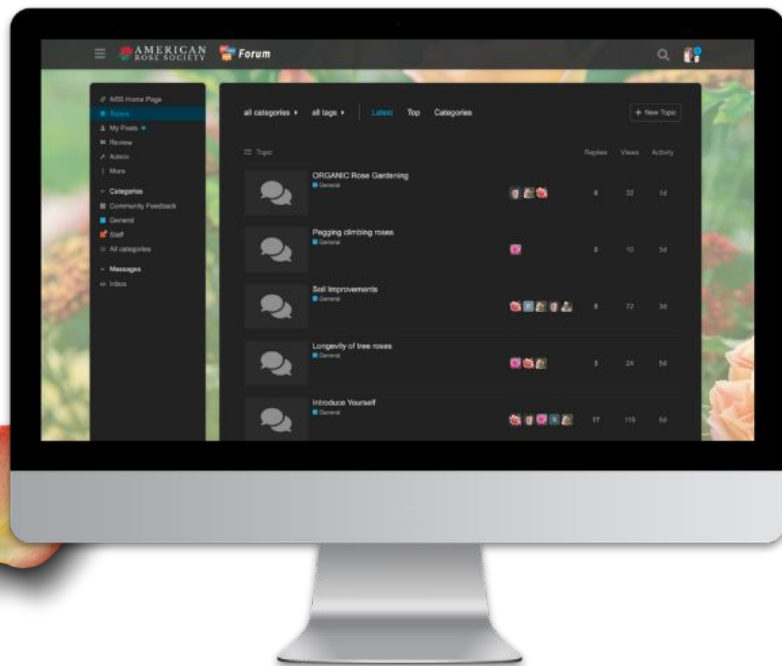

AMERICAN ROSE SOCIETY FORUM