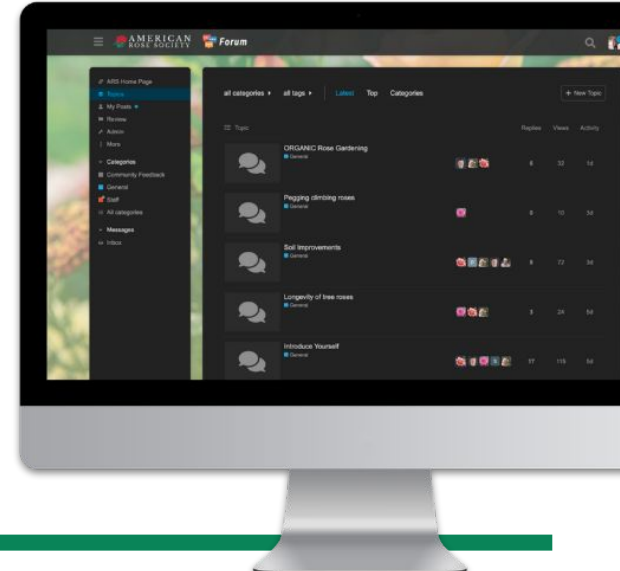

ROSE FORUM

- **How can you use it?**
  - Making a post
  - Tagging
  - Responding
  - Reacting, works like a social networks
  - Navigating categories and tags
  - Messaging
  - Configuring your profile
- VISIT: <https://forum.rose.org/>